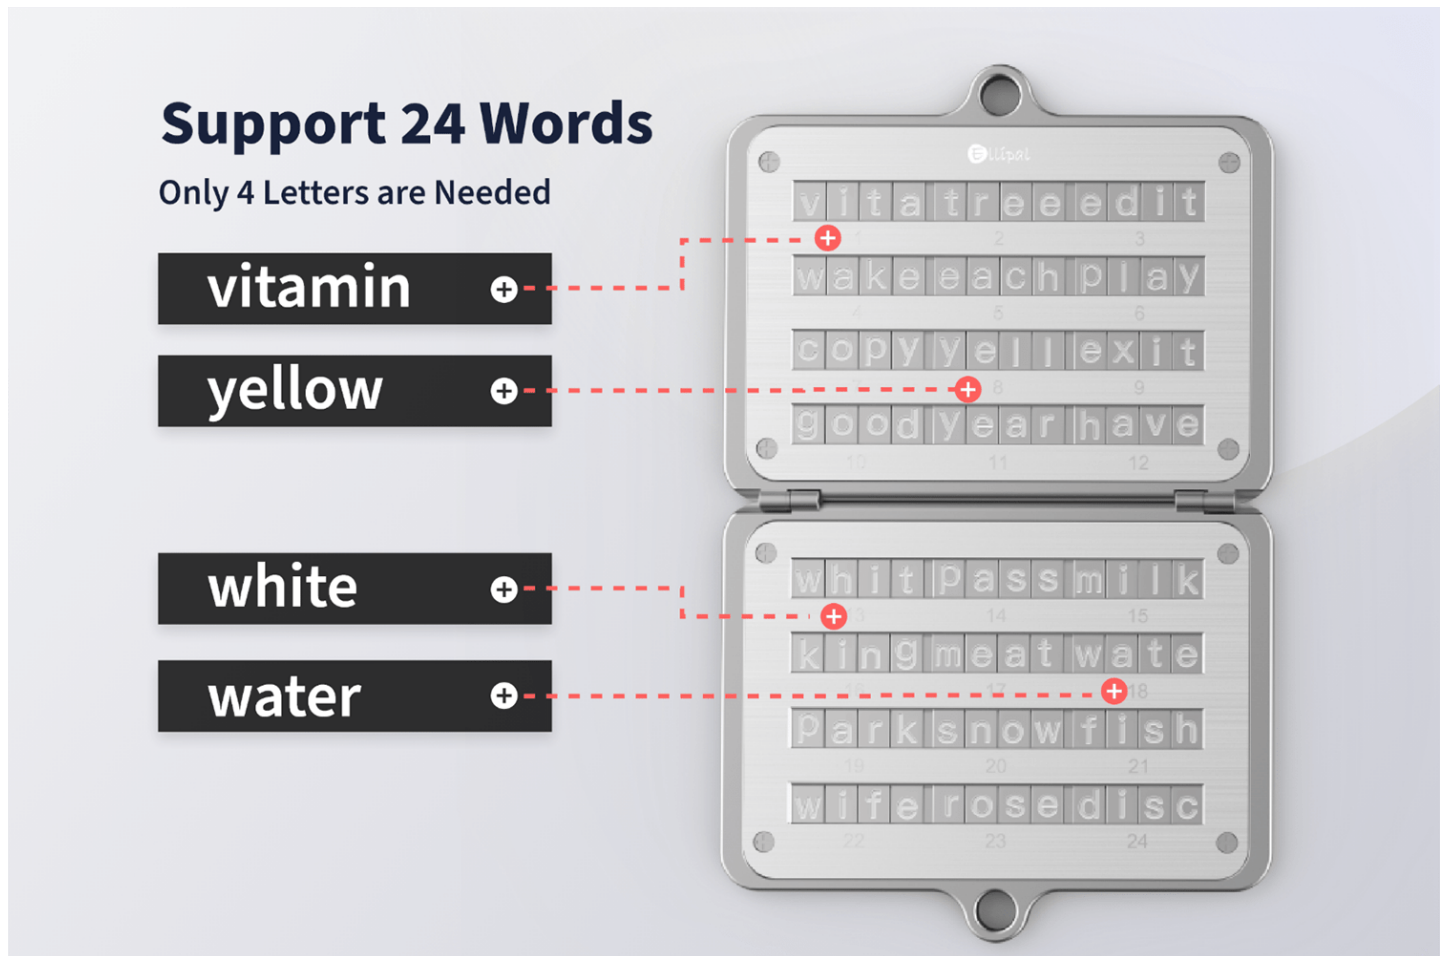

Are you familiar with the latest research on [steel seed phrase](#).

In the realm of industrial applications, the term **steel seed phrase** has gained significant traction. But what exactly is a steel seed phrase, and why is it so crucial? This article delves deep into the concept, its applications, and its importance in ensuring security and data protection.

What is a Steel Seed Phrase?

A *steel seed phrase* is a method used to securely store sensitive information, typically in the form of a series of words. These words are etched onto a steel plate, making them resistant to physical damage such as fire, water, and corrosion. This method is particularly popular in the cryptocurrency world for safeguarding private keys, but its applications extend far beyond.

"Steel seed phrases offer an unparalleled level of security and durability, making them indispensable in today's data-driven world."

Real-World Examples

Several companies have already started integrating steel seed phrases into their security protocols. For instance, [Steel Seed Plate](#) offers a robust solution for storing seed phrases securely. This product is designed to withstand extreme conditions, ensuring that your data remains safe.