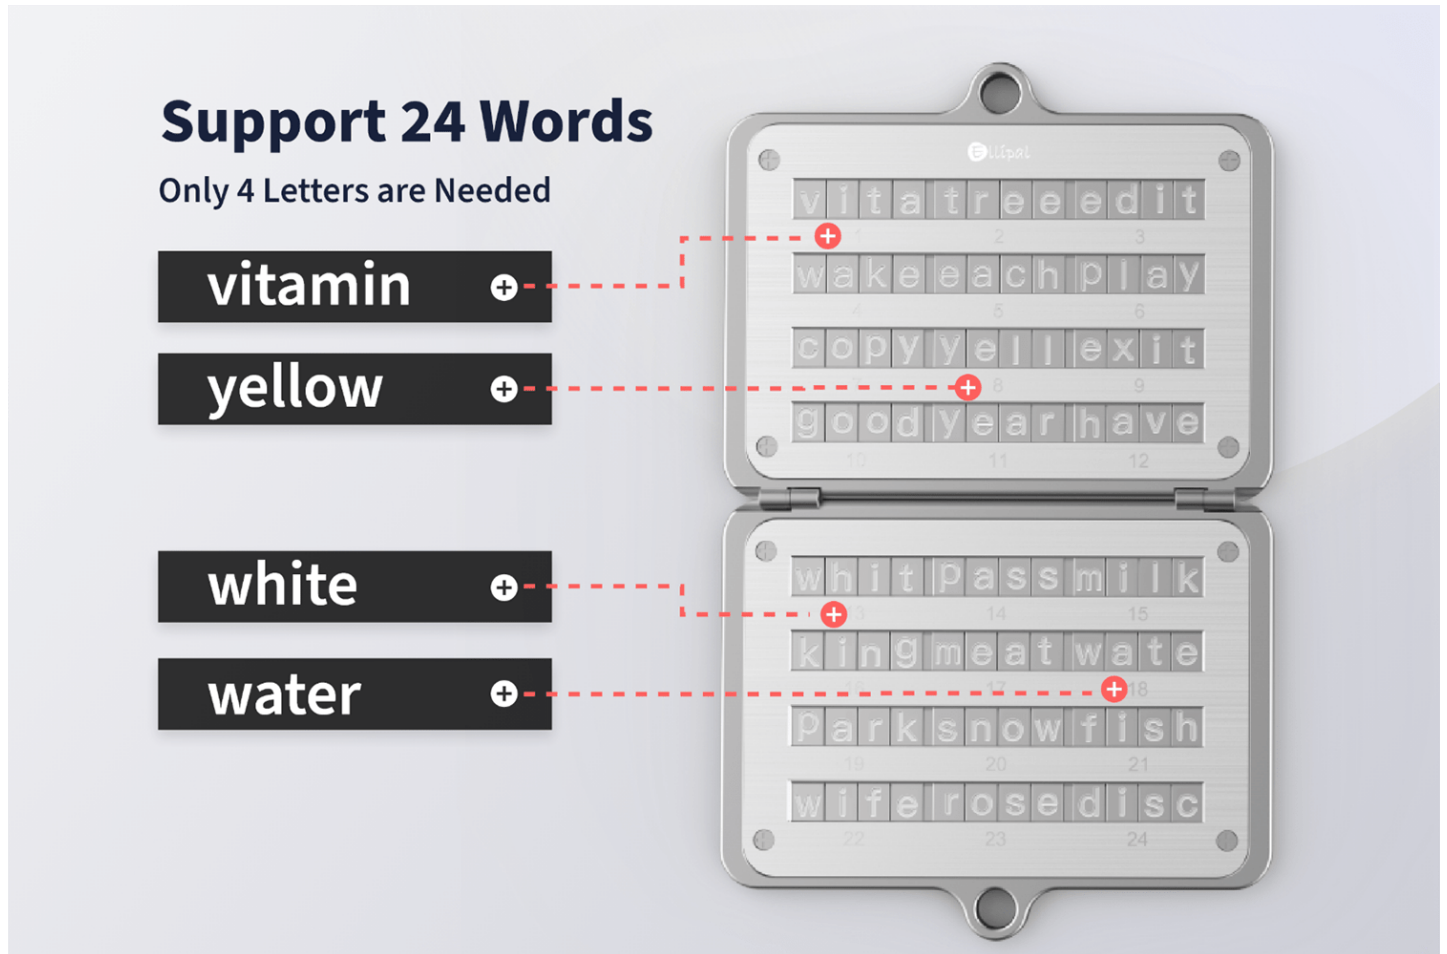

This blog contains the following keywords [steel seed phrase](#).

In the world of cryptocurrency, securing your digital assets is paramount. One of the most effective ways to safeguard your private keys is through a **steel seed phrase**. This article will delve into the significance of a steel seed phrase, its advantages, and how to select the right one for your specific industry needs.

Understanding the Importance of a Steel Seed Phrase

A **steel seed phrase** serves as a durable backup for your cryptocurrency wallet. Unlike traditional paper backups, which can be easily damaged or destroyed, steel seed phrases are resistant to fire, water, and other environmental hazards. This resilience makes them an ideal choice for anyone serious about protecting their digital assets.

Real-World Examples

For instance, the [CryptoSteel Capsule](#) is a popular choice among cryptocurrency enthusiasts. It offers a robust design that protects against fire and water damage, ensuring your seed phrase remains intact.